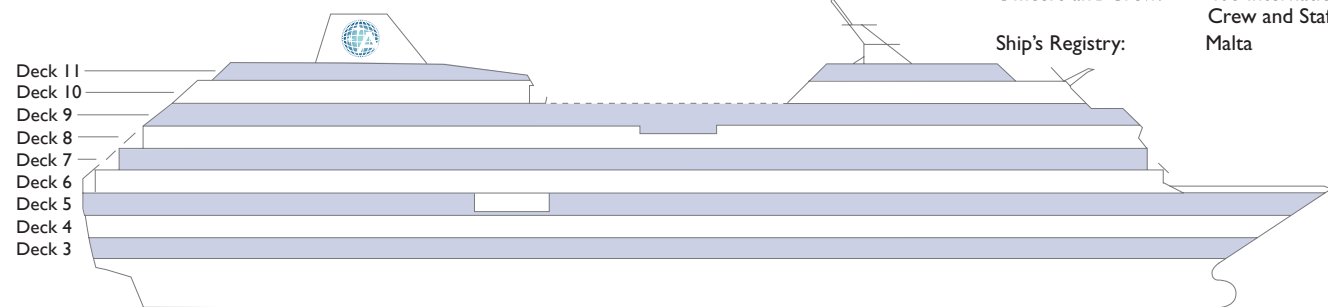

AZAMARA JOURNEY® DECK PLANS

©2011 Azamara Club Cruises. Ship's Registry: Malta.

SHIP SPECIFICATIONS

Occupancy:	694 (Double Occupancy)
Net Tonnage:	30,277
Length:	592 feet (180 meters)
Beam:	84 feet (25 meters)
Guest Decks:	Nine
Cruising Speed:	18.5 knots
Electric Current:	110/220 AC
Refurbished:	2007
Officers and Crew:	408 International Officers, Crew and Staff
Ship's Registry:	Malta

*Category 07 Staterooms have porthole windows.
 **Category 08 Staterooms have obstructed views.
 Deck plans are not drawn to scale, and deck numbers reflect guest levels only.